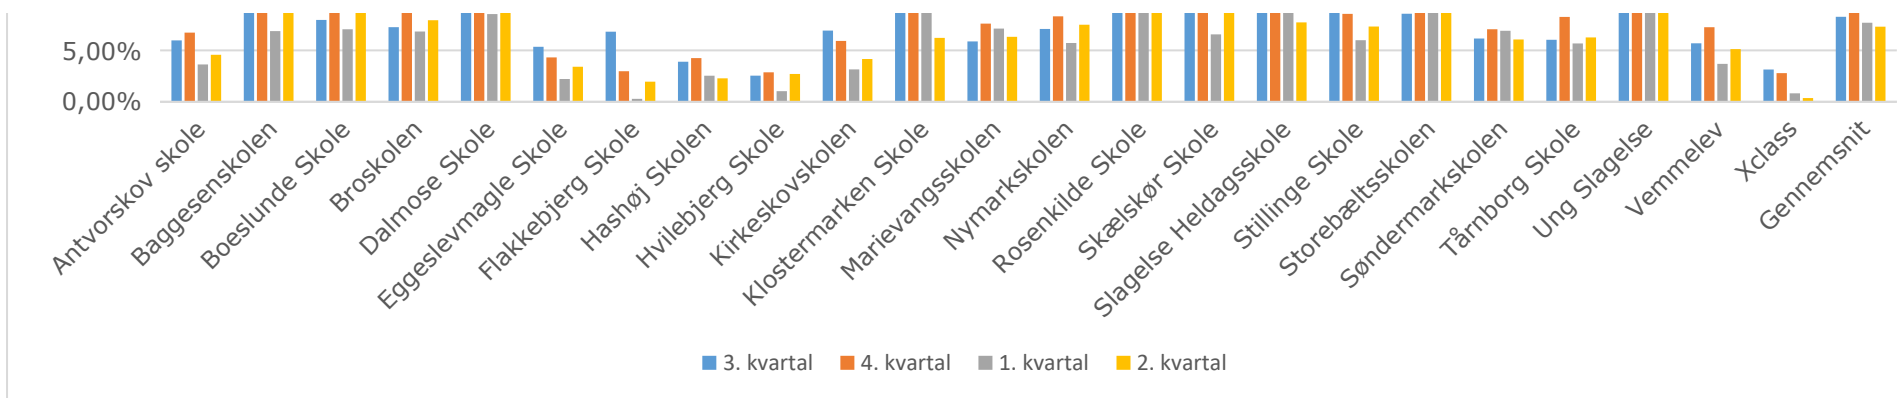

% elever med over 15% fravær i hvert kvartal

	3. kvartal	4. kvartal	1. kvartal	2. kvartal	Års gennemsnit
Antvorskov skole	8,26%	6,07%	3,81%	0,00%	4,54%
Baggesenskolen	25,83%	19,46%	17,34%	19,27%	20,47%
Boeslunde Skole	21,95%	17,07%	17,07%	15,79%	17,97%
Broskolen	13,61%	13,68%	12,47%	11,97%	12,93%
Dalmose Skole	15,52%	12,00%	12,07%	14,37%	13,49%
Eggeslevmagle Skole	6,71%	3,35%	2,78%	3,77%	4,16%
Flakkebjerg Skole	6,09%	0,88%	0,88%	3,70%	2,89%
Hashøj Skolen	5,15%	0,74%	0,76%	1,54%	2,05%
Hvilebjerg Skole	0,00%	0,00%	0,00%	0,00%	0,00%
Kirkeskovskolen	9,64%	4,88%	3,85%	3,80%	5,54%
Klostermarken Skole	5,66%	24,07%	18,52%	22,64%	17,72%
Marievangsskolen	9,49%	10,25%	10,14%	12,74%	10,66%
Nymarkskolen	14,50%	9,98%	11,28%	13,79%	12,39%
Rosenkilde Skole	42,54%	41,91%	43,80%	45,65%	43,47%
Skælskør Skole	20,78%	17,59%	15,31%	23,13%	19,20%
Slagelse Højskole	25,00%	25,00%	17,39%	23,19%	22,64%
Stillinge Skole	19,82%	13,15%	11,78%	12,95%	14,43%
Storebæltsskolen	12,20%	31,76%	25,58%	40,70%	27,56%
Søndermarkskolen	8,04%	9,43%	8,71%	0,00%	6,55%
Tårnberg Skole	8,57%	8,57%	8,57%	12,86%	9,64%
Ung Slagelse	53,52%	45,21%	51,35%	66,22%	54,07%
Vemmelev	10,84%	7,28%	7,24%	9,39%	8,69%
Xclass	4,58%	1,18%	0,41%	4,12%	2,57%
Gennemsnit	15,14%	14,07%	13,09%	15,72%	14,51%

Mangler data i 2. kvartal

Mangler data i 2. kvartal