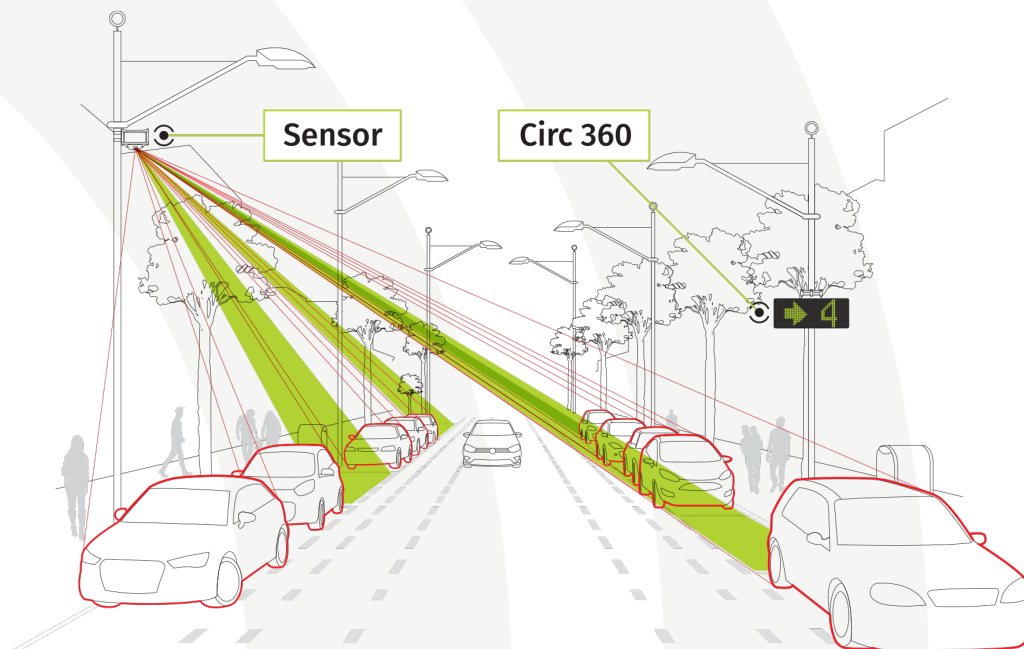

Secure transmission

Sensor supports Wifi or 3G data transmission for high reliability.

GET IN TOUCH

(331) 218-7323

www.cleverciti.com | info@cleverciti.com