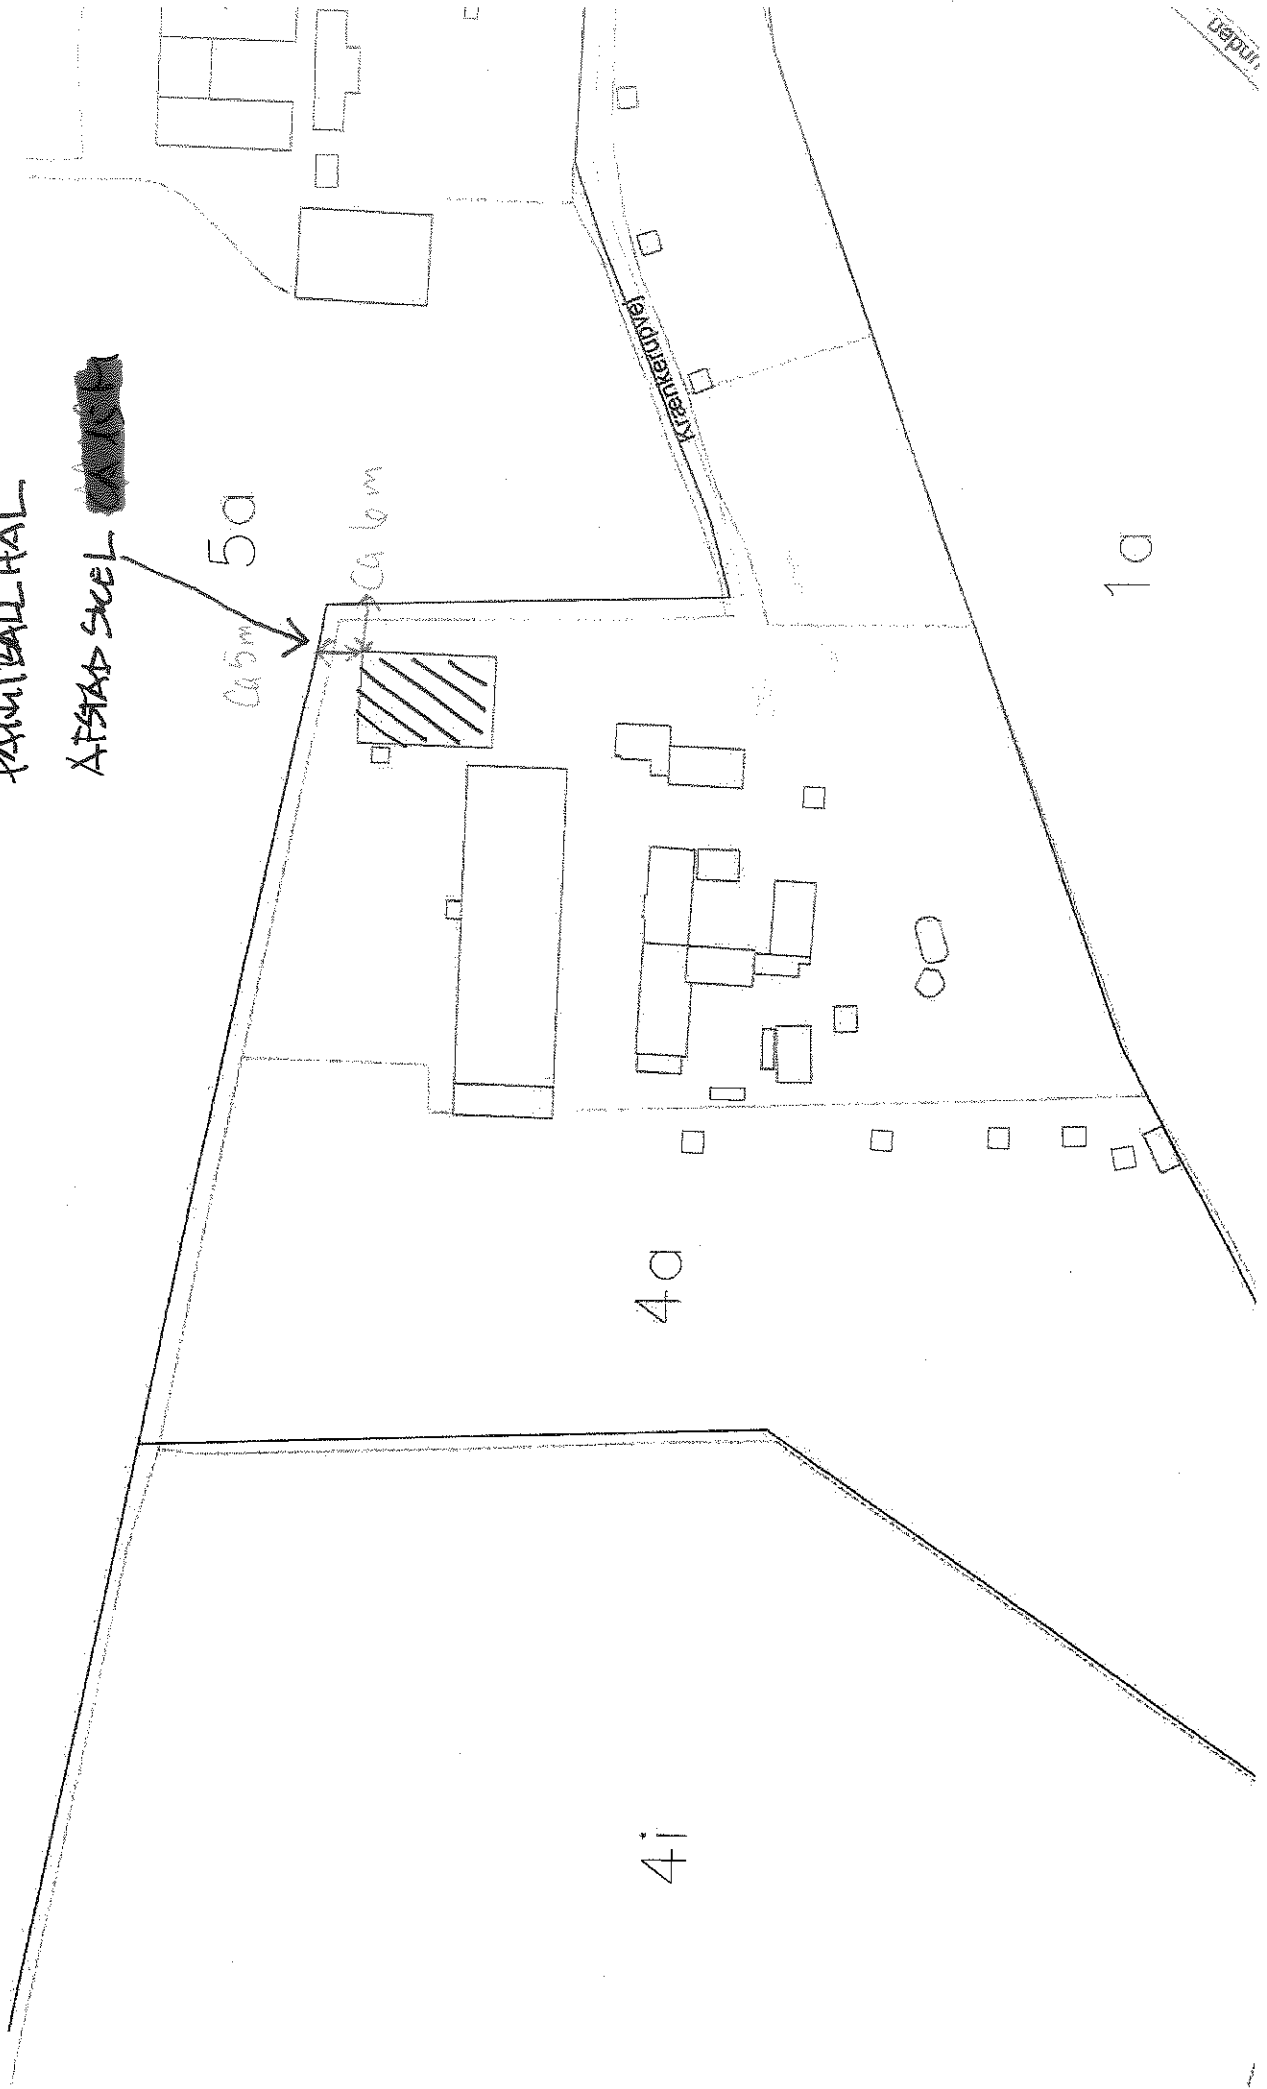

PAINTBALL HAL

AFSAD SCHEL

5a

ca 5m

ca 6m

4a

4i

1a

TRAINING

gepul