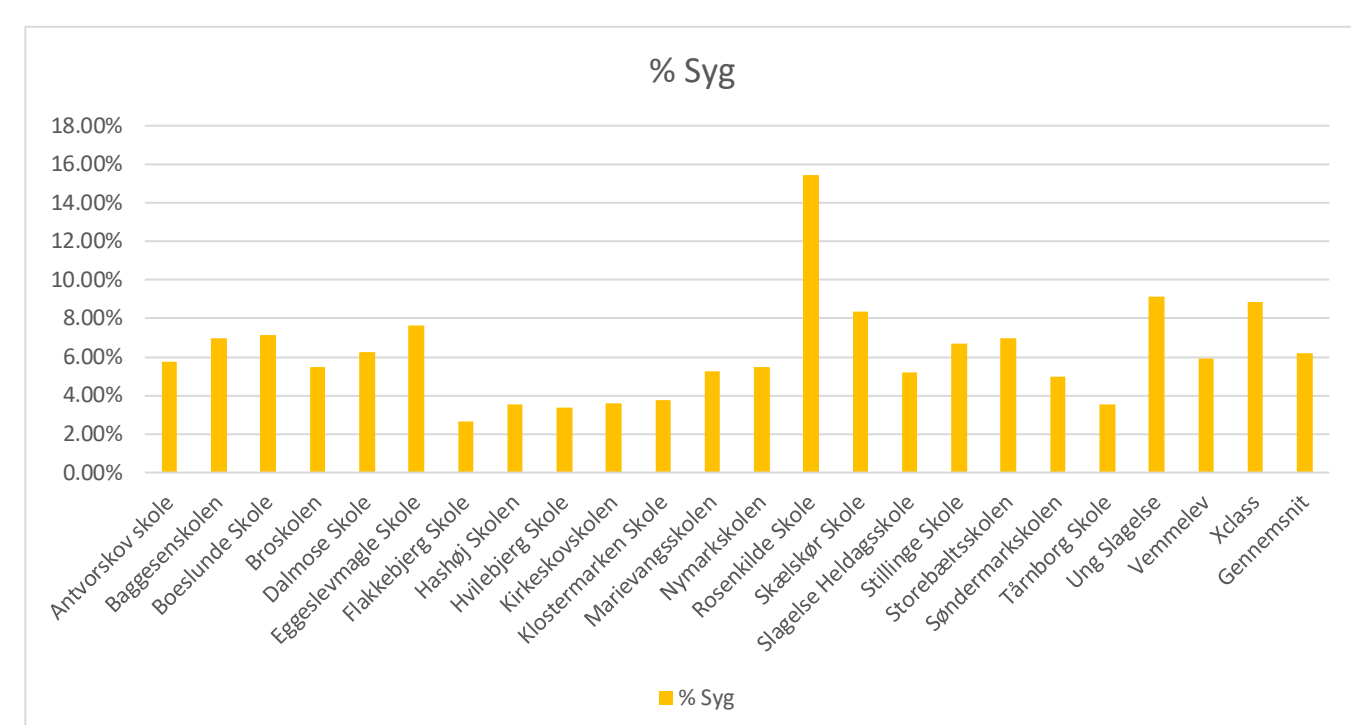

Skole	Elevdage	Syg	% Syg	Lovligt	% Lovligt	Ulovligt	% Ulovligt	Samlet fraværsprocent
Antvorskov skole	51738	2,969.50	5.74%	1170	2.26%	232.5	0.45%	8.45%
Baggesens skole	26,409	1,841	6.97%	450.5	1.71%	662	2.51%	11.18%
Boeslunde Skole	1456	104	7.14%	28	1.92%	3	0.21%	9.27%
Broskolen	20,712	1134	5.48%	387	1.87%	341	1.65%	8.99%
Dalmose Skole	8,533	535.5	6.28%	335	3.93%	223.5	2.62%	12.82%
Eggeslevmagle Skole	30,806	2,357	7.65%	498.5	1.62%	370	1.20%	10.47%
Flakkebjerg Skole	3,983	106	2.66%	51	1.28%	8	0.20%	4.14%
Hasle Skolen	6,961	248	3.56%	118	1.70%	3	0.04%	5.30%
Hvilebjerg Skole	6,950	234	3.37%	109	1.57%	23	0.33%	5.27%
Kirkeskovskolen	4,193	150	3.58%	25	0.60%	10	0.24%	4.41%
Klostermarken Skole	2,268	85.5	3.77%	113	4.98%	42.5	1.87%	10.63%
Marievangsskolen	34,530	1805.5	5.23%	506.5	1.47%	325	0.94%	7.64%
Nymarkskolen	30,461	1,669.00	5.48%	441.5	1.45%	645.5	2.12%	9.05%
Rosenkilde Skole	7,428	1,146	15.43%	82	1.12%	26	0.35%	16.90%
Skælskør Skole	12,622	1051	8.33%	294.5	2.33%	186	1.47%	12.13%
Slagelse Højskole	3,057	159.5	5.22%	115	3.76%	55.5	1.82%	10.79%
Stillinge Skole	18,287	1219	6.67%	392.5	2.15%	138.5	0.76%	9.57%
Storebæltsskolen	5,522	384.5	6.96%	297.5	5.39%	110	1.99%	14.34%
Sendermarkskolen	22,291	1105	4.96%	396.5	1.78%	528.5	2.37%	9.11%
Tårnberg Skole	4,557	162	3.55%	161.5	3.54%	250.5	5.50%	12.60%
Ung Slagelse	2,952	270	9.15%	319	10.81%	74.5	2.52%	22.48%
Vemmelev	26,133	1545.5	5.91%	361.5	1.38%	207	0.79%	8.09%
Xclass	10,649	944	8.86%	106	1.00%	14	0.13%	9.99%
Gennemsnit	922.85	6.17%	293.913	2.59%	194.7609	1.39%	10.16%	
I alt	342,498	21,225.50		6760		4479.5