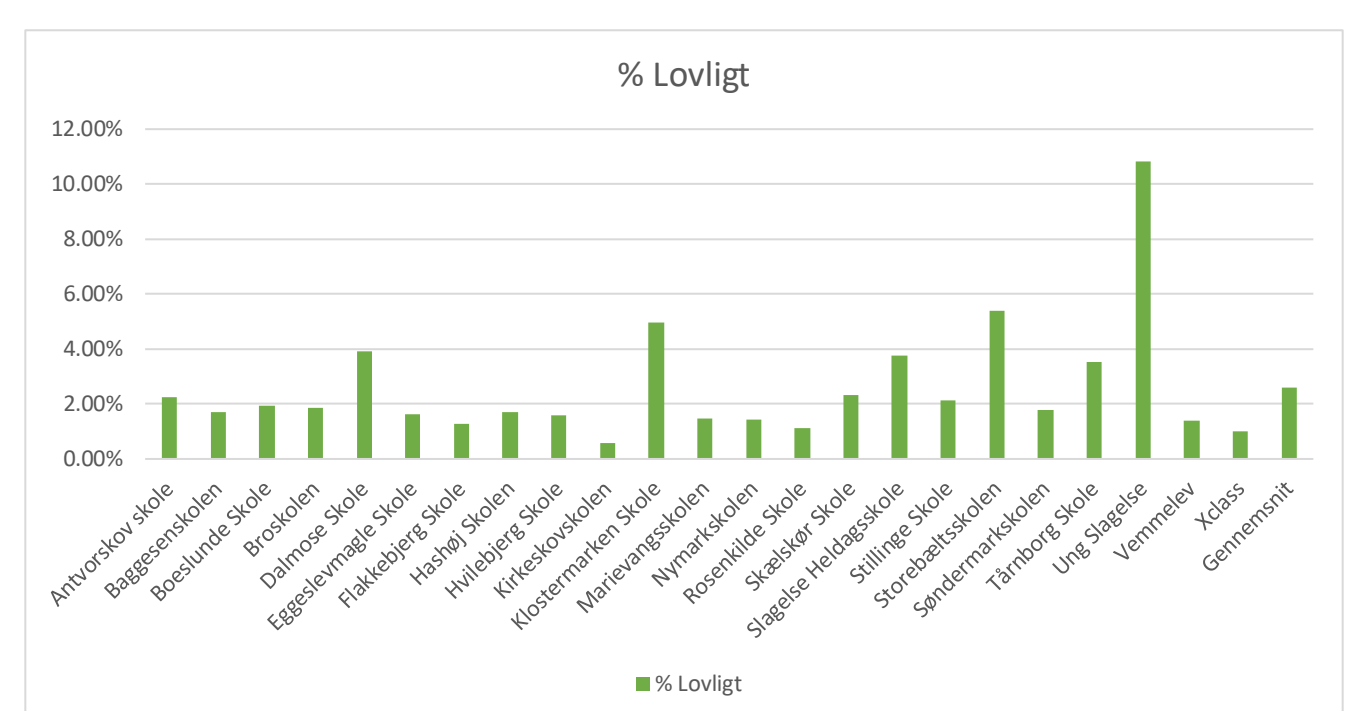

Skole	Elevdage	Syg	% Syg	Lovligt	% Lovligt	Ulovligt	% Ulovligt	Samlet fraværsprocent
Antvorskov skole	51738	2,969.50	5.74%	1170	2.26%	232.5	0.45%	8.45%
Baggesens skole	26,409	1,841	6.97%	450.5	1.71%	662	2.51%	11.18%
Boeslunde Skole	1456	104	7.14%	28	1.92%	3	0.21%	9.27%
Broskolen	20,712	1134	5.48%	387	1.87%	341	1.65%	8.99%
Dalmose Skole	8,533	535.5	6.28%	335	3.93%	223.5	2.62%	12.82%
Eggeslevmagle Skole	30,806	2,357	7.65%	498.5	1.62%	370	1.20%	10.47%
Flakkebjerg Skole	3,983	106	2.66%	51	1.28%	8	0.20%	4.14%
Hasle Skolen	6,961	248	3.56%	118	1.70%	3	0.04%	5.30%
Hvilebjerg Skole	6,950	234	3.37%	109	1.57%	23	0.33%	5.27%
Kirkeskovskolen	4,193	150	3.58%	25	0.60%	10	0.24%	4.41%
Klostermarken Skole	2,268	85.5	3.77%	113	4.98%	42.5	1.87%	10.63%
Marievangsskolen	34,530	1805.5	5.23%	506.5	1.47%	325	0.94%	7.64%
Nymarkskolen	30,461	1,669.00	5.48%	441.5	1.45%	645.5	2.12%	9.05%
Rosenkilde Skole	7,428	1,146	15.43%	82	1.12%	26	0.35%	16.90%
Skælskør Skole	12,622	1051	8.33%	294.5	2.33%	186	1.47%	12.13%
Slagelse Højskole	3,057	159.5	5.22%	115	3.76%	55.5	1.82%	10.79%
Stillinge Skole	18,287	1219	6.67%	392.5	2.15%	138.5	0.76%	9.57%
Storebæltsskolen	5,522	384.5	6.96%	297.5	5.39%	110	1.99%	14.34%
Sendermarkskolen	22,291	1105	4.96%	396.5	1.78%	528.5	2.37%	9.11%
Tårnberg Skole	4,557	162	3.55%	161.5	3.54%	250.5	5.50%	12.60%
Ung Slagelse	2,952	270	9.15%	319	10.81%	74.5	2.52%	22.48%
Vemmelev	26,133	1545.5	5.91%	361.5	1.38%	207	0.79%	8.09%
Xclass	10,649	944	8.86%	106	1.00%	14	0.13%	9.99%
Gennemsnit	922.85	6.17%	293.913	2.59%	194.7609	1.39%	10.16%	
I alt	342,498	21,225.50		6760		4479.5