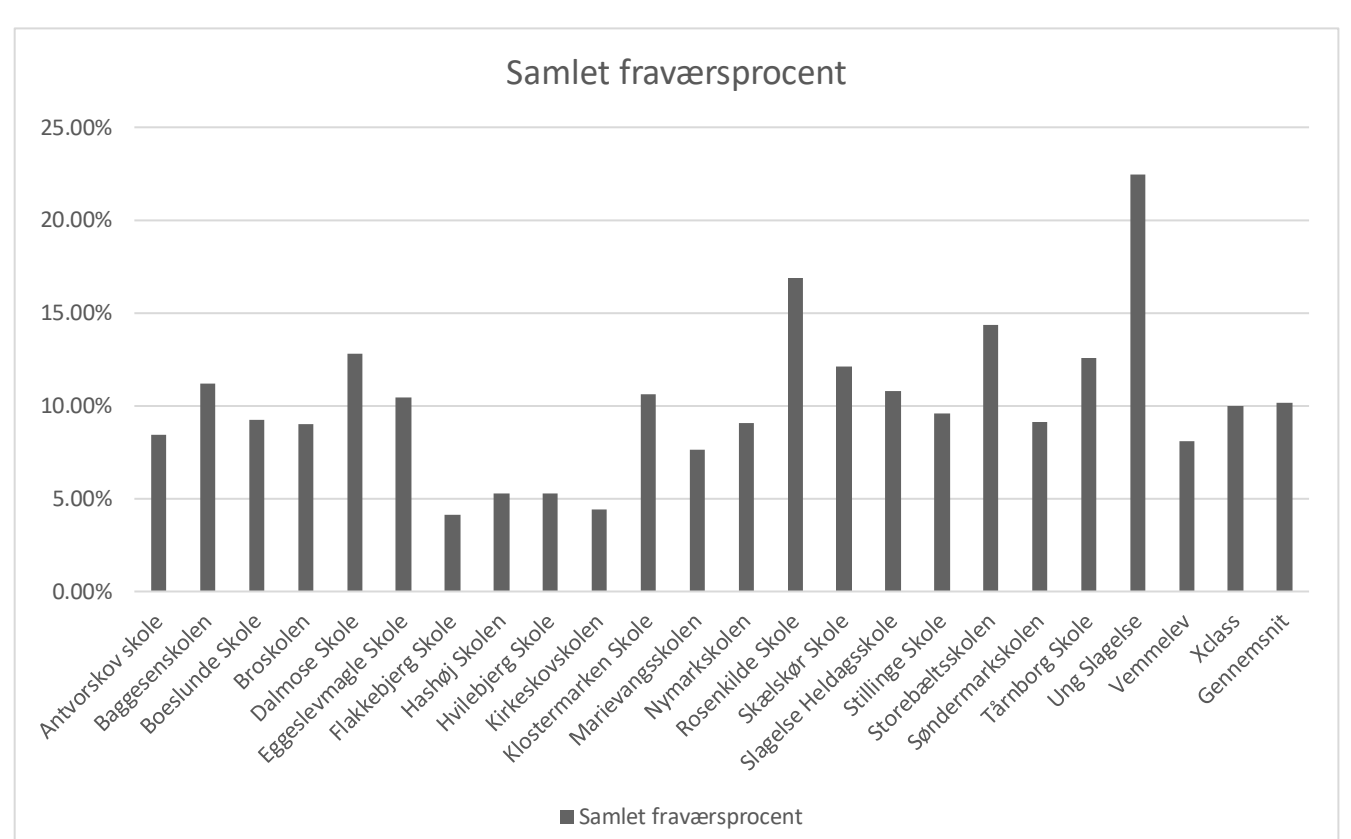

Skole	Elevdage	Syg	% Syg	Lovligt	% Lovligt	Ulovligt	% Ulovligt	Samlet fraværsprocent
Antvorskov skole	51738	2,969.50	5.74%	1170	2.26%	232.5	0.45%	8.45%
Baggesens skole	26,409	1,841	6.97%	450.5	1.71%	662	2.51%	11.18%
Boeslunde Skole	1456	104	7.14%	28	1.92%	3	0.21%	9.27%
Broskolen	20,712	1134	5.48%	387	1.87%	341	1.65%	8.99%
Dalmose Skole	8,533	535.5	6.28%	335	3.93%	223.5	2.62%	12.82%
Eggeslevmagle Skole	30,806	2,357	7.65%	498.5	1.62%	370	1.20%	10.47%
Flakkebjerg Skole	3,983	106	2.66%	51	1.28%	8	0.20%	4.14%
Hasle Skolen	6,961	248	3.56%	118	1.70%	3	0.04%	5.30%
Hvilebjerg Skole	6,950	234	3.37%	109	1.57%	23	0.33%	5.27%
Kirkeskovskolen	4,193	150	3.58%	25	0.60%	10	0.24%	4.41%
Klostermarken Skole	2,268	85.5	3.77%	113	4.98%	42.5	1.87%	10.63%
Marievangsskolen	34,530	1805.5	5.23%	506.5	1.47%	325	0.94%	7.64%
Nymarkskolen	30,461	1,669.00	5.48%	441.5	1.45%	645.5	2.12%	9.05%
Rosenkilde Skole	7,428	1,146	15.43%	82	1.12%	26	0.35%	16.90%
Skælskør Skole	12,622	1051	8.33%	294.5	2.33%	186	1.47%	12.13%
Slagelse Højskole	3,057	159.5	5.22%	115	3.76%	55.5	1.82%	10.79%
Stillinge Skole	18,287	1219	6.67%	392.5	2.15%	138.5	0.76%	9.57%
Storebæltsskolen	5,522	384.5	6.96%	297.5	5.39%	110	1.99%	14.34%
Sendermarkskolen	22,291	1105	4.96%	396.5	1.78%	528.5	2.37%	9.11%
Tårnberg Skole	4,557	162	3.55%	161.5	3.54%	250.5	5.50%	12.60%
Ung Slagelse	2,952	270	9.15%	319	10.81%	74.5	2.52%	22.48%
Vemmelev	26,133	1545.5	5.91%	361.5	1.38%	207	0.79%	8.09%
Xclass	10,649	944	8.86%	106	1.00%	14	0.13%	9.99%
Gennemsnit	922.85	6.17%	293.913	2.59%	194.7609	1.39%	10.16%	
I alt	342,498	21,225.50		6760		4479.5