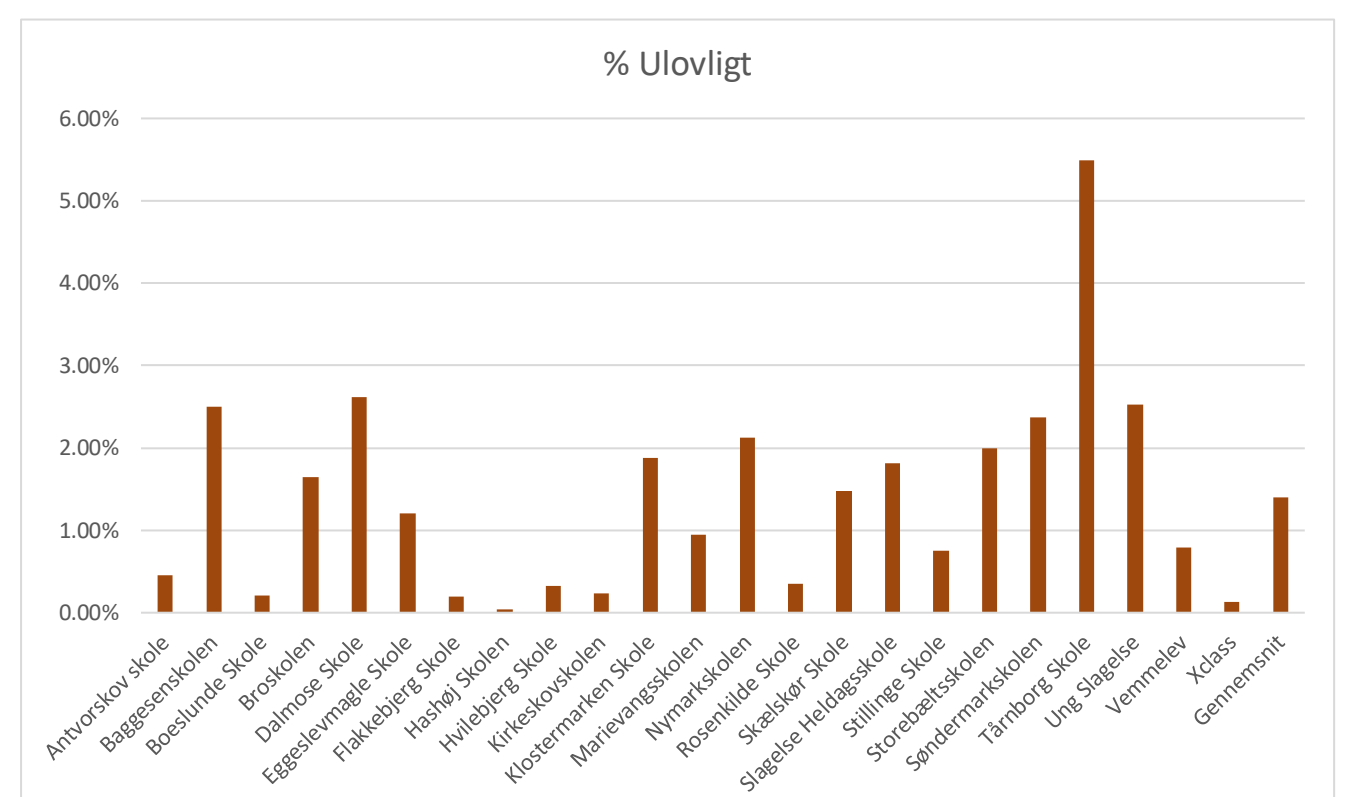

Skole	Elevdage	Syg	% Syg	Lovligt	% Lovligt	Ulovligt	% Ulovligt	Samlet fraværsprocent
Antvorskov skole	51738	2,969.50	5.74%	1170	2.26%	232.5	0.45%	8.45%
Baggesens skole	26,409	1,841	6.97%	450.5	1.71%	662	2.51%	11.18%
Boeslunde Skole	1456	104	7.14%	28	1.92%	3	0.21%	9.27%
Broskolen	20,712	1134	5.48%	387	1.87%	341	1.65%	8.99%
Dalmose Skole	8,533	535.5	6.28%	335	3.93%	223.5	2.62%	12.82%
Eggeslevmagle Skole	30,806	2,357	7.65%	498.5	1.62%	370	1.20%	10.47%
Flakkebjerg Skole	3,983	106	2.66%	51	1.28%	8	0.20%	4.14%
Hasle Skolen	6,961	248	3.56%	118	1.70%	3	0.04%	5.30%
Hvilebjerg Skole	6,950	234	3.37%	109	1.57%	23	0.33%	5.27%
Kirkeskovskolen	4,193	150	3.58%	25	0.60%	10	0.24%	4.41%
Klostermarken Skole	2,268	85.5	3.77%	113	4.98%	42.5	1.87%	10.63%
Marievangsskolen	34,530	1805.5	5.23%	506.5	1.47%	325	0.94%	7.64%
Nymarkskolen	30,461	1,669.00	5.48%	441.5	1.45%	645.5	2.12%	9.05%
Rosenkilde Skole	7,428	1,146	15.43%	82	1.12%	26	0.35%	16.90%
Skælskør Skole	12,622	1051	8.33%	294.5	2.33%	186	1.47%	12.13%
Slagelse Højskole	3,057	159.5	5.22%	115	3.76%	55.5	1.82%	10.79%
Stillinge Skole	18,287	1219	6.67%	392.5	2.15%	138.5	0.76%	9.57%
Storebæltsskolen	5,522	384.5	6.96%	297.5	5.39%	110	1.99%	14.34%
Sendermarkskolen	22,291	1105	4.96%	396.5	1.78%	528.5	2.37%	9.11%
Tårnberg Skole	4,557	162	3.55%	161.5	3.54%	250.5	5.50%	12.60%
Ung Slagelse	2,952	270	9.15%	319	10.81%	74.5	2.52%	22.48%
Vemmelev	26,133	1545.5	5.91%	361.5	1.38%	207	0.79%	8.09%
Xclass	10,649	944	8.86%	106	1.00%	14	0.13%	9.99%
Gennemsnit	922.85	6.17%	293.913	2.59%	194.7609	1.39%	10.16%	
I alt	342,498	21,225.50		6760		4479.5