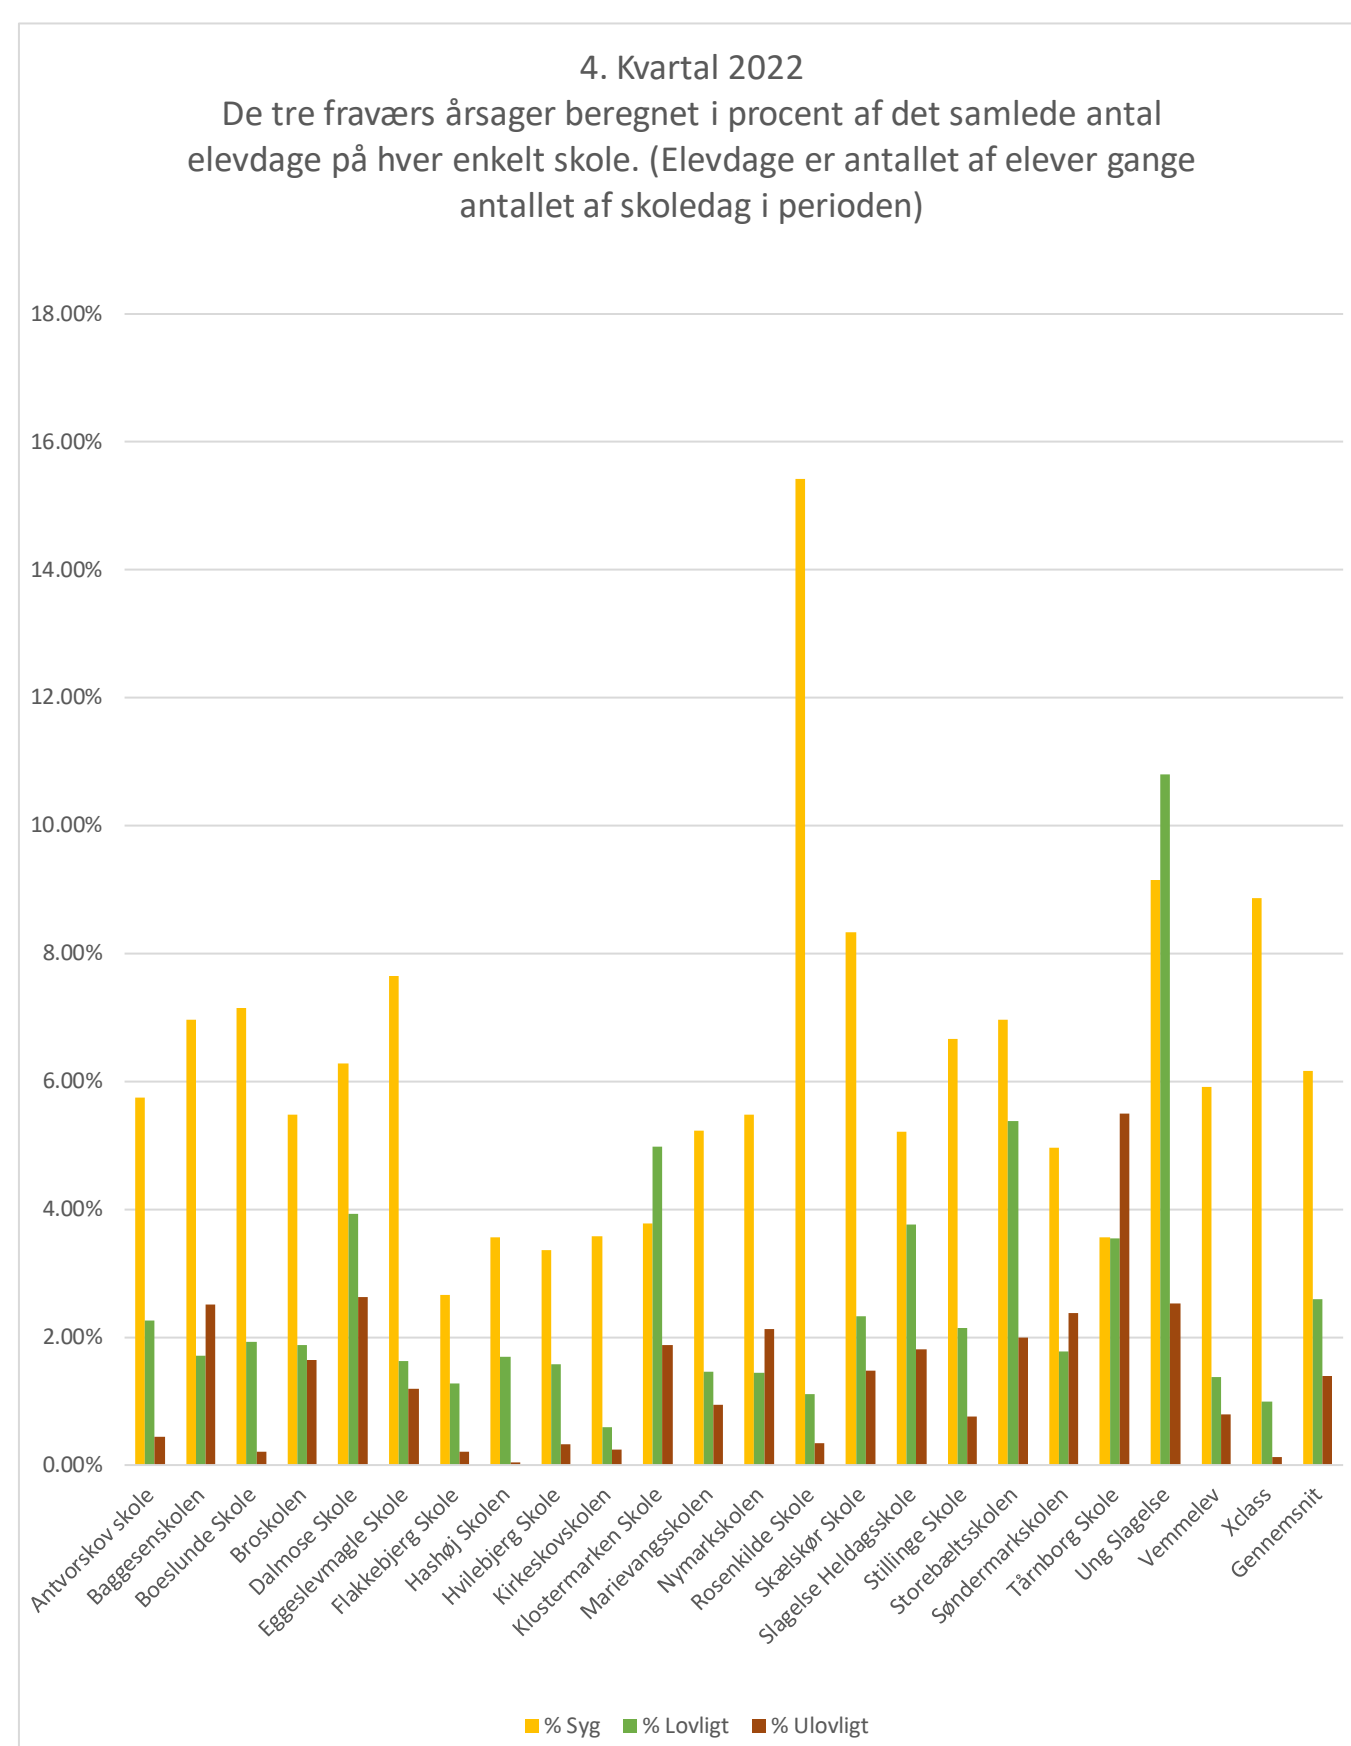

Skole	Elevdage	Syg	% Syg	Lovligt	% Lovligt	Ulovligt	% Ulovligt	Samlet fraværsprocent
Antvorskov skole	51738	2,969.50	5.74%	1170	2.26%	232.5	0.45%	8.45%
Baggesens skole	26,409	1,841	6.97%	450.5	1.71%	662	2.51%	11.18%
Boeslunde Skole	1456	104	7.14%	28	1.92%	3	0.21%	9.27%
Broskolen	20,712	1134	5.48%	387	1.87%	341	1.65%	8.99%
Dalmose Skole	8,533	535.5	6.28%	335	3.93%	223.5	2.62%	12.82%
Eggeslevmagle Skole	30,806	2,357	7.65%	498.5	1.62%	370	1.20%	10.47%
Flakkebjerg Skole	3,983	106	2.66%	51	1.28%	8	0.20%	4.14%
Hasle Skolen	6,961	248	3.56%	118	1.70%	3	0.04%	5.30%
Hvilebjerg Skole	6,950	234	3.37%	109	1.57%	23	0.33%	5.27%
Kirkeskovskolen	4,193	150	3.58%	25	0.60%	10	0.24%	4.41%
Klostermarken Skole	2,268	85.5	3.77%	113	4.98%	42.5	1.87%	10.63%
Marievangsskolen	34,530	1805.5	5.23%	506.5	1.47%	325	0.94%	7.64%
Nymarkskolen	30,461	1,669.00	5.48%	441.5	1.45%	645.5	2.12%	9.05%
Rosenkilde Skole	7,428	1,146	15.43%	82	1.12%	26	0.35%	16.90%
Skælskør Skole	12,622	1051	8.33%	294.5	2.33%	186	1.47%	12.13%
Slagelse Højskole	3,057	159.5	5.22%	115	3.76%	55.5	1.82%	10.79%
Stillinge Skole	18,287	1219	6.67%	392.5	2.15%	138.5	0.76%	9.57%
Storebæltsskolen	5,522	384.5	6.96%	297.5	5.39%	110	1.99%	14.34%
Sendermarkskolen	22,291	1105	4.96%	396.5	1.78%	528.5	2.37%	9.11%
Tårnberg Skole	4,557	162	3.55%	161.5	3.54%	250.5	5.50%	12.60%
Ung Slagelse	2,952	270	9.15%	319	10.81%	74.5	2.52%	22.48%
Vemmelev	26,133	1545.5	5.91%	361.5	1.38%	207	0.79%	8.09%
Xclass	10,649	944	8.86%	106	1.00%	14	0.13%	9.99%
Gennemsnit	922.85	6.17%	293.913	2.59%	194.7609	1.39%	10.16%	
I alt	342,498	21,225.50		6760		4479.5